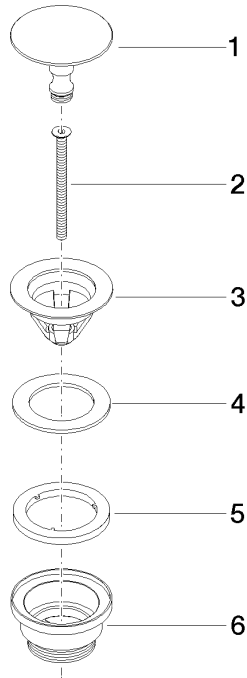

Basin Waste without press-closing 1 1/4" - Brushed Bronze

IMO

10 126 970

Fits: IMO, LULU, MADISON, MEM, TARA,
CL.1, LISSÉ, VAIA, META, CYO

	Brushed Bronze	10 126 970-42
	Chrome	10 126 970-00
	Brushed Platinum	10 126 970-06
	Platinum	10 126 970-08
	Durabross (23kt Gold)	10 126 970-09
	Dark Chrome	10 126 970-19
	Light Gold	10 126 970-26
	Brushed Light Gold	10 126 970-27
	Brushed Durabross (23kt Gold)	10 126 970-28
	Matte Black	10 126 970-33
	Brushed Champagne (22kt Gold)	10 126 970-46
	Champagne (22kt Gold)	10 126 970-47
	Brushed Chrome	10 126 970-93
	Brushed Dark Platinum	10 126 970-99

Basin Waste without press-closing 1 1/4" - Brushed Bronze

IMO

10 126 970

Only suitable for sinks without an overflow.

10 126 970

mm [inches]

10 126 970

Parts for other finishes can be found here: [Chrome](#)

Spare parts list

No.	Item Number	Name	Quantity used	Delivery time
1	09 31 20 097-42	plug	1	60
2	09 30 30 179 90	screw	1	2
3	09 11 01 038-42	cup	1	60
4	09 14 05 061 90	seal	1	2
5	09 14 03 153 90	seal	1	2
6	09 11 10 156-42	connection	1	60